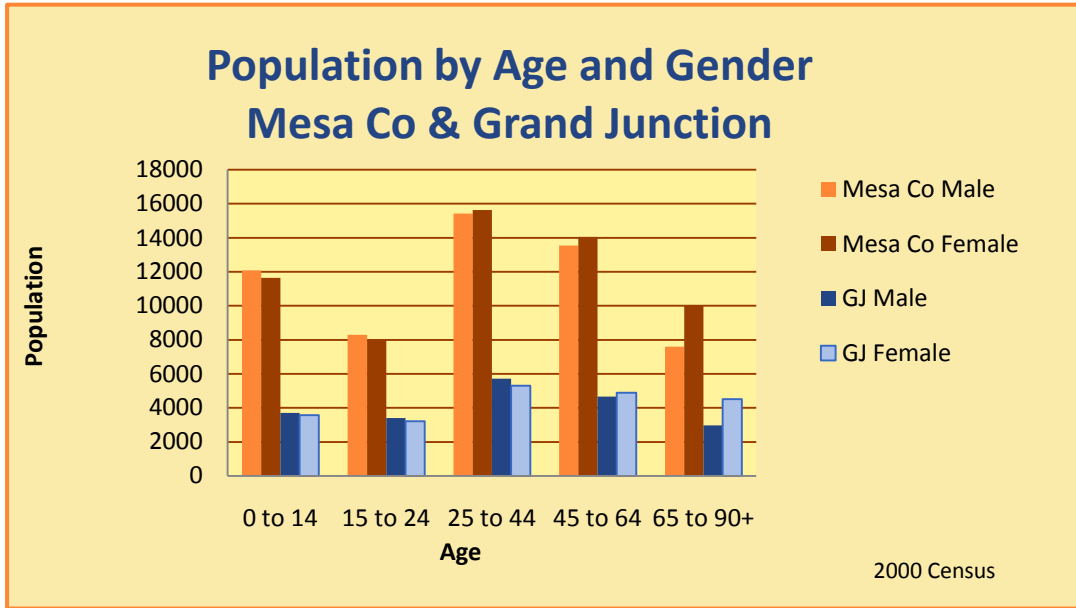

## Population by Age Group and Gender 2000 Census

Location	Median Age		Under 15		Age 15 to 24		Age 25 to 44		Age 45 to 64		Age 65+	
	Male	Female	Male	Female	Male	Female	Male	Female	Male	Female	Male	Female
Mesa Co	36.8	39.2	12,075	11,634	8,290	7,972	15,431	15,629	13,536	14,046	7,607	10,035
Grand Junction	36.6	40.8	3,698	3,576	3,409	3,216	5,723	5,310	4,660	4,898	2,974	4,522

## Population by Age Group and Gender -Mesa Co 2002 & 2007 Estimates

Location	Median Age		Under 15		Age 15 to 24		Age 25 to 44		Age 45 to 64		Age 65+	
	Male	Female	Male	Female	Male	Female	Male	Female	Male	Female	Male	Female
2002	38.1		12,374	11,900	9,231	8,913	15,708	15,841	14,700	15,244	8,002	10,554
2007	37.1		13,692	13,168	10,932	10,610	17,151	17,058	17,384	18,036	8,740	11,459