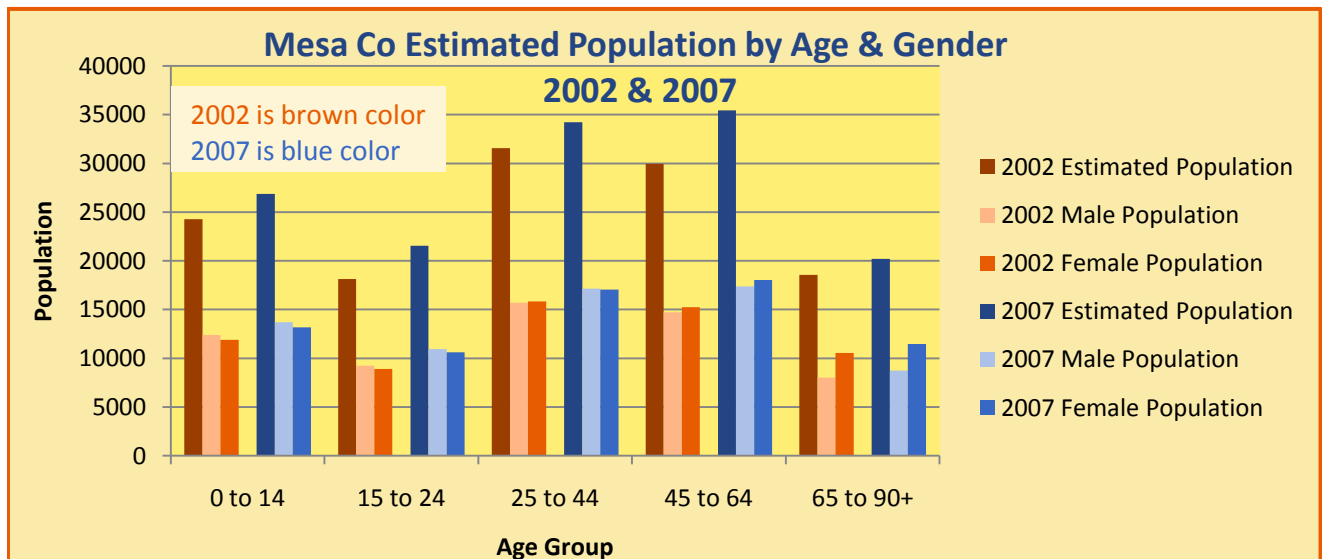

## Population by Age Group and Gender 2000 Census

Location	Median Age		Under 15		Age 15 to 24		Age 25 to 44		Age 45 to 64		Age 65+	
	Male	Female	Male	Female	Male	Female	Male	Female	Male	Female	Male	Female
Mesa Co	36.8	39.2	12,075	11,634	8,290	7,972	15,431	15,629	13,536	14,046	7,607	10,035
Grand Junction	36.6	40.8	3,698	3,576	3,409	3,216	5,723	5,310	4,660	4,898	2,974	4,522

## Population by Age Group and Gender -Mesa Co 2002 & 2007 Estimates

Location	Median Age		Under 15		Age 15 to 24		Age 25 to 44		Age 45 to 64		Age 65+	
	Male	Female	Male	Female	Male	Female	Male	Female	Male	Female	Male	Female
2002	38.1		12,374	11,900	9,231	8,913	15,708	15,841	14,700	15,244	8,002	10,554
2007	37.1		13,692	13,168	10,932	10,610	17,151	17,058	17,384	18,036	8,740	11,459