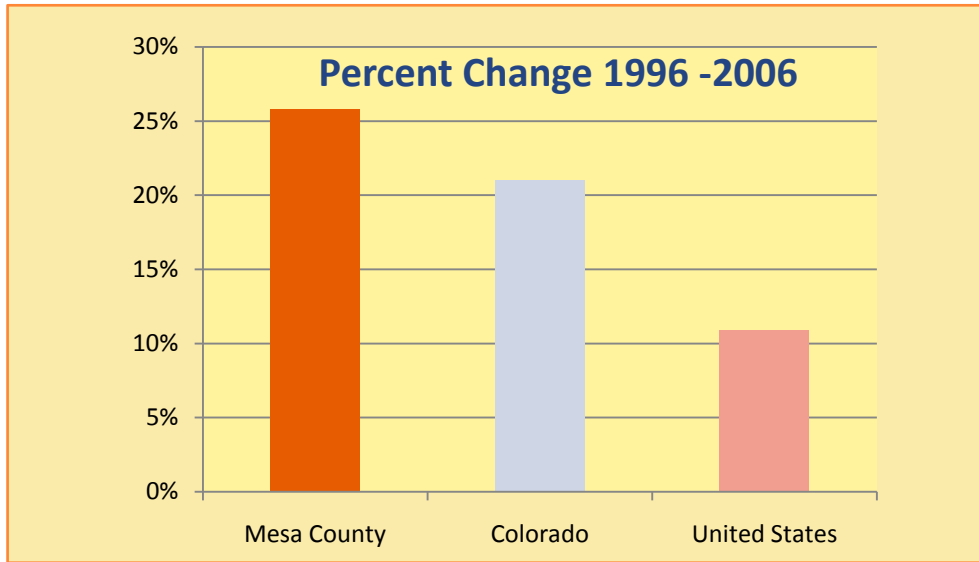

Population Growth Statistics 1997 - 2007			
Area	1997 Population	2007 Population	1997-2007 Percent Change
Mesa County	110,566	139,082	25.80%
Colorado	4,018,293	4,861,515	21.00%
United States	269,394,284	298,754,819	10.90%