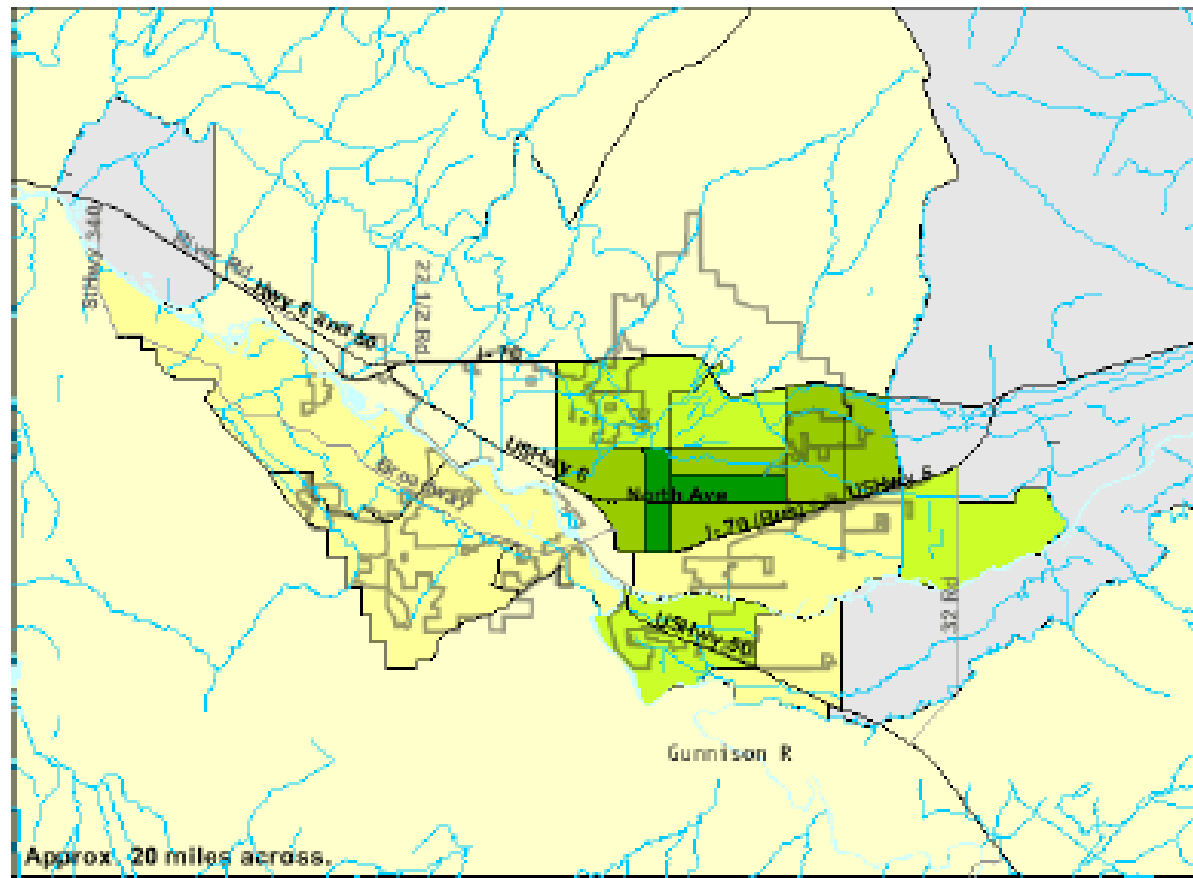

Mesa Co Population Density Map

US Census Data For 2000

TM-P002. Persons per Square Mile: 2000
Universe: Total population
Data Set: Census 2000 Summary File 1 (SF 1) 100-Percent Data
Grand Junction city, Colorado by Census Tract

NOTE: For information on confidentiality protection, nonsampling error, definitions, and count corrections see <http://factfinder.census.gov/home/enr/data/census2000/sf1.html>.

Data Classes

Persons/Sq Mile

Features

- Major Road
- Street
- Stream/Waterbody
- Stream/Waterbody

Source: U.S. Census Bureau, Census 2000 Summary File 1, Table P1.